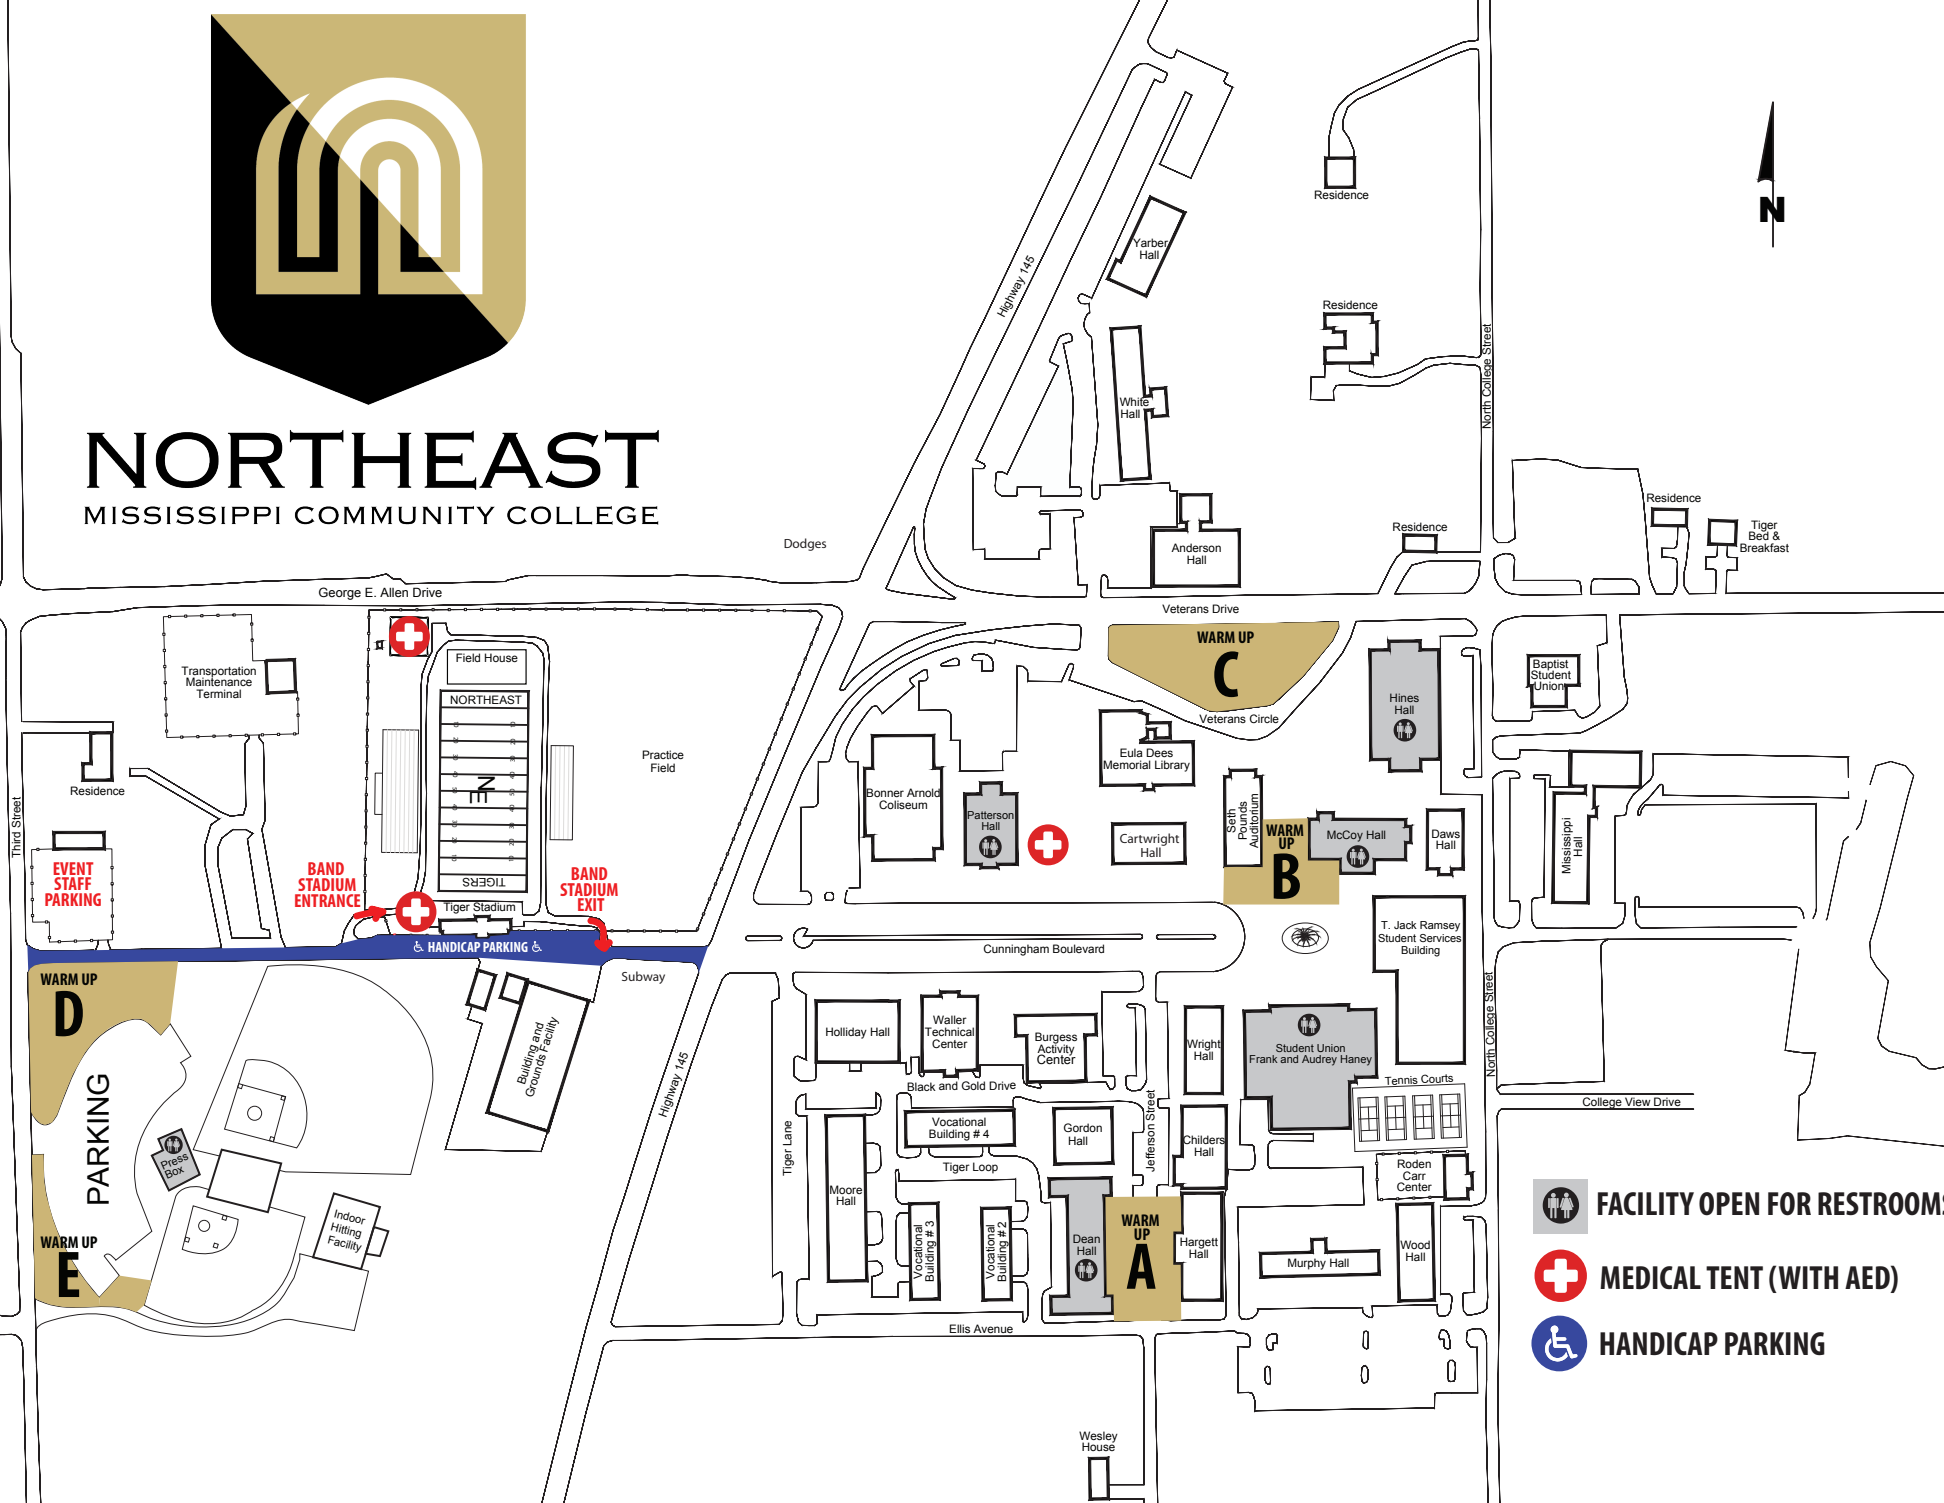

# NORTHEAST

MISSISSIPPI COMMUNITY COLLEGE

-  FACILITY OPEN FOR RESTROOMS
-  MEDICAL TENT (WITH AED)
-  HANDICAP PARKING