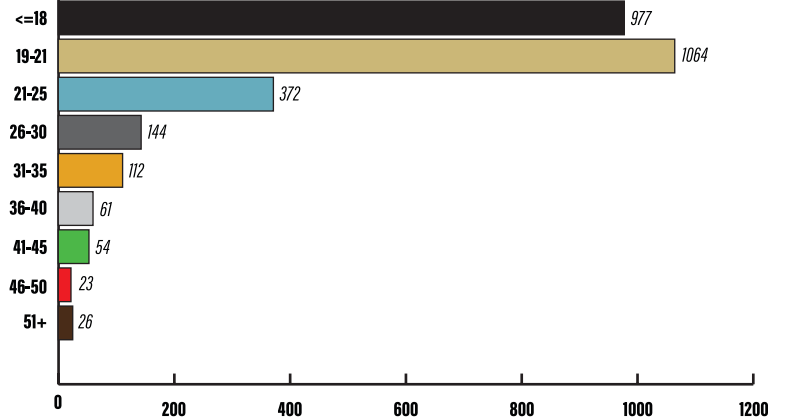

AT A Glance

AGE RANGE