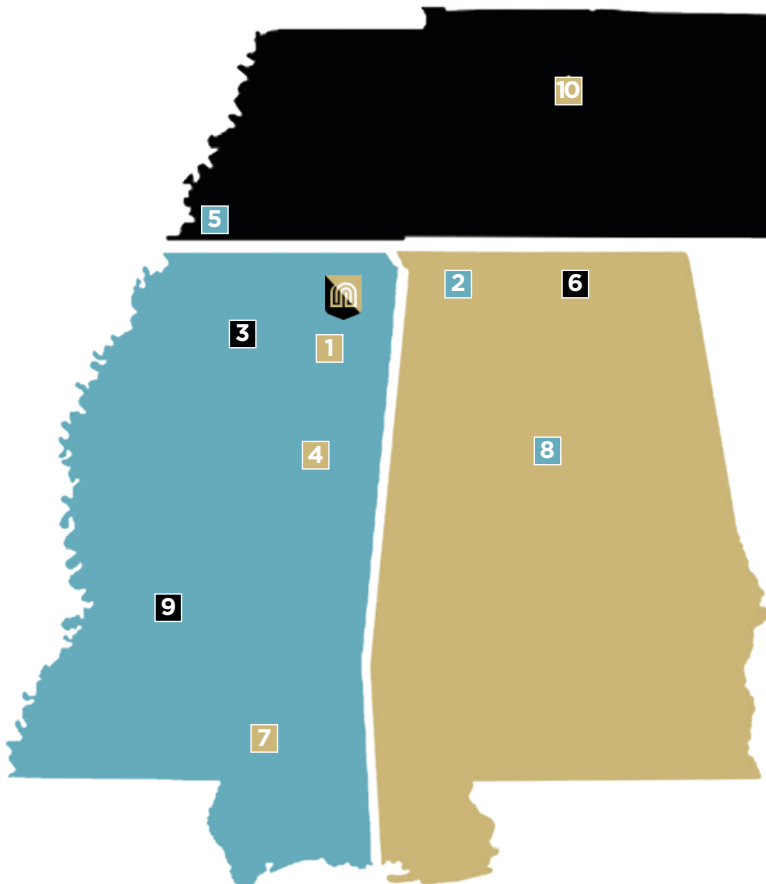

# Distances TO CITIES NEAR NORTHEAST

- 1 TUPELO, MS ..... 30.8 MILES
- 2 FLORENCE, AL ..... 68.4 MILES
- 3 OXFORD, MS ..... 80.7 MILES
- 4 STARKVILLE, MS ..... 97.9 MILES
- 5 MEMPHIS, TN ..... 114.3 MILES
- 6 HUNTSVILLE, AL ..... 129.6 MILES
- 7 HATTIESBURG, MS ..... 260.3 MILES
- 8 BIRMINGHAM, AL ..... 160.7 MILES
- 9 JACKSON, MS ..... 219 MILES
- 10 NASHVILLE, TN ..... 188 MILES