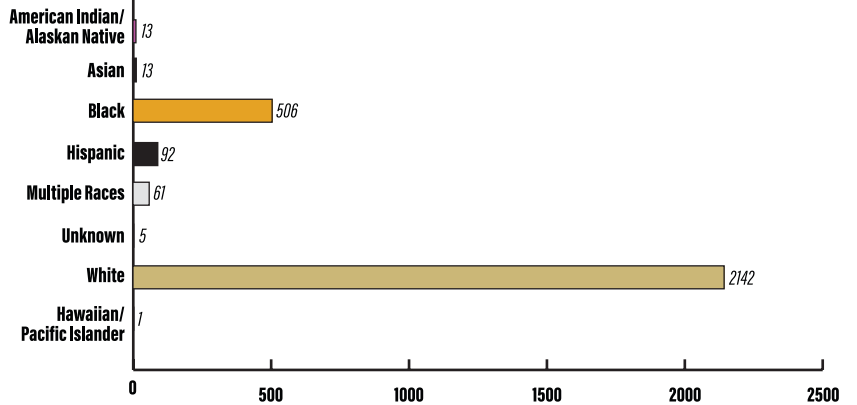

The data within this graphic was collected using the statistics of Northeast Mississippi Community College from Spring 2022.

**NORTHEAST**  
MISSISSIPPI COMMUNITY COLLEGE

## AGE RANGE

ENROLLMENT STATUS		
Full-Time	67.31%	1907
Part-Time	32.69%	926
<b>Total</b>		<b>2833</b>

CLASSIFICATION		
Freshman	51.18%	1450
Sophomore	48.82%	1383
<b>Total</b>		<b>2833</b>

PROGRAM		
Academic	70.81%	2006
Technical	26.51%	751
Vocational	2.68%	76
<b>Total</b>		<b>2833</b>

RESIDENCE		
On Campus	18.92%	536
Off Campus	81.08%	2297
<b>Total</b>		<b>2833</b>

## RACE/ETHNICITY