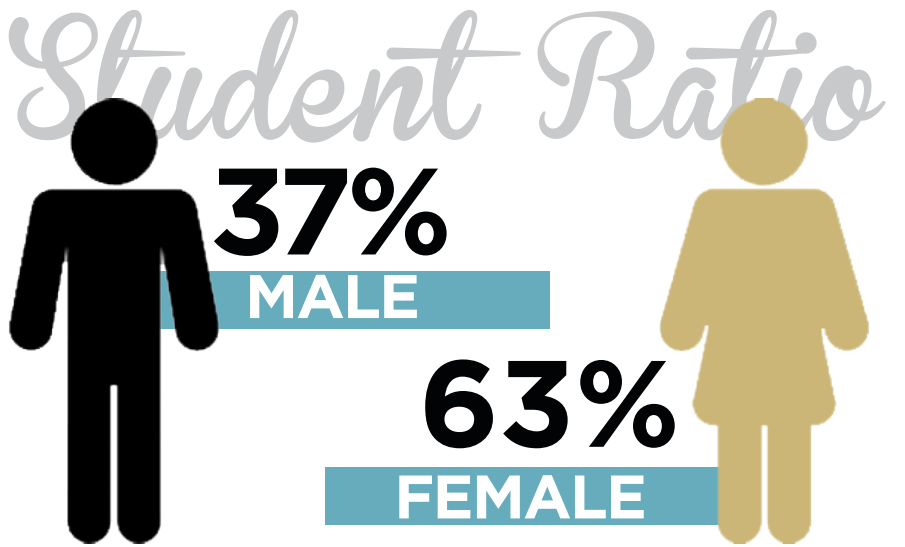

AVERAGE ACT SCORE **19.6**
WITH **54.4%** OF STUDENTS MERITING AN ACT SCHOLARSHIP

Distances TO CITIES NEAR NORTHEAST

- 1 TUPELO, MS ..... 30.8 MILES
- 2 FLORENCE, AL ..... 68.4 MILES
- 3 OXFORD, MS ..... 80.7 MILES
- 4 STARKVILLE, MS ..... 97.9 MILES
- 5 MEMPHIS, TN ..... 114.3 MILES
- 6 HUNTSVILLE, AL ..... 129.6 MILES
- 7 HATTIESBURG, MS ..... 260.3 MILES
- 8 BIRMINGHAM, AL ..... 160.7 MILES
- 9 JACKSON, MS ..... 219 MILES
- 10 NASHVILLE, TN ..... 188 MILES

The data within this graphic was collected using the statistics of Northeast Mississippi Community College from Spring 2022.