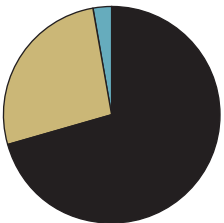

The data within this graphic was collected using the statistics of Northeast Mississippi Community College from Spring 2022.

**NORTHEAST**  
MISSISSIPPI COMMUNITY COLLEGE

## AGE RANGE

ENROLLMENT STATUS		
Full-Time	67.31%	1907
Part-Time	32.69%	926
<b>Total</b>		<b>2833</b>

CLASSIFICATION		
Freshman	51.18%	1450
Sophomore	48.82%	1383
<b>Total</b>		<b>2833</b>

PROGRAM		
Academic	70.81%	2006
Technical	26.51%	751
Vocational	2.68%	76
<b>Total</b>		<b>2833</b>