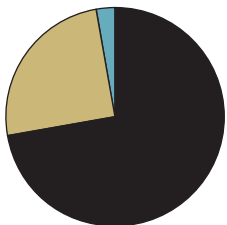

## AT A Glance

### AGE RANGE

ENROLLMENT STATUS		
Full-Time	74.3%	2047
Part-Time	25.7%	708
<b>Total</b>		<b>2755</b>

CLASSIFICATION		
Freshman	48%	1320
Sophomore	52%	1435
<b>Total</b>		<b>2755</b>

PROGRAM		
Academic	72.38%	1994
Technical	25.05%	690
Vocational	2.58%	91
<b>Total</b>		<b>2755</b>