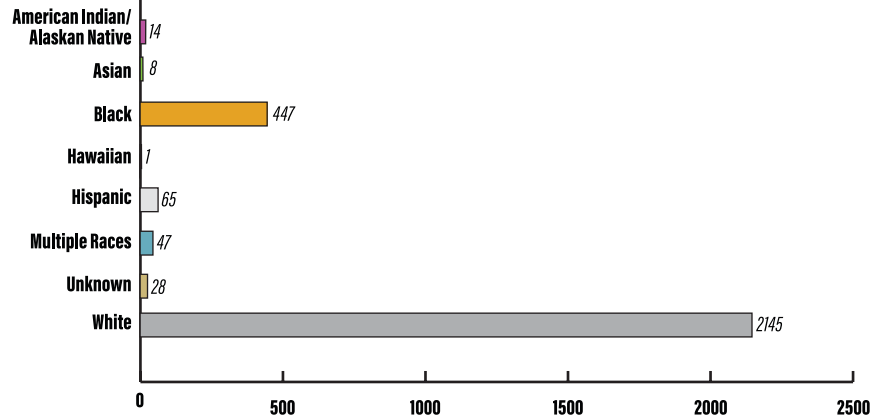

### AGE RANGE

ENROLLMENT STATUS		
Full-Time	74.3%	2047
Part-Time	25.7%	708
<b>Total</b>		<b>2755</b>

CLASSIFICATION		
Freshman	48%	1320
Sophomore	52%	1435
<b>Total</b>		<b>2755</b>

PROGRAM		
Academic	72.38%	1994
Technical	25.05%	690
Vocational	2.58%	91
<b>Total</b>		<b>2755</b>

RESIDENCE		
On Campus	18.66%	514
Off Campus	81.34%	2241
<b>Total</b>		<b>2755</b>

### RACE/ETHNICITY