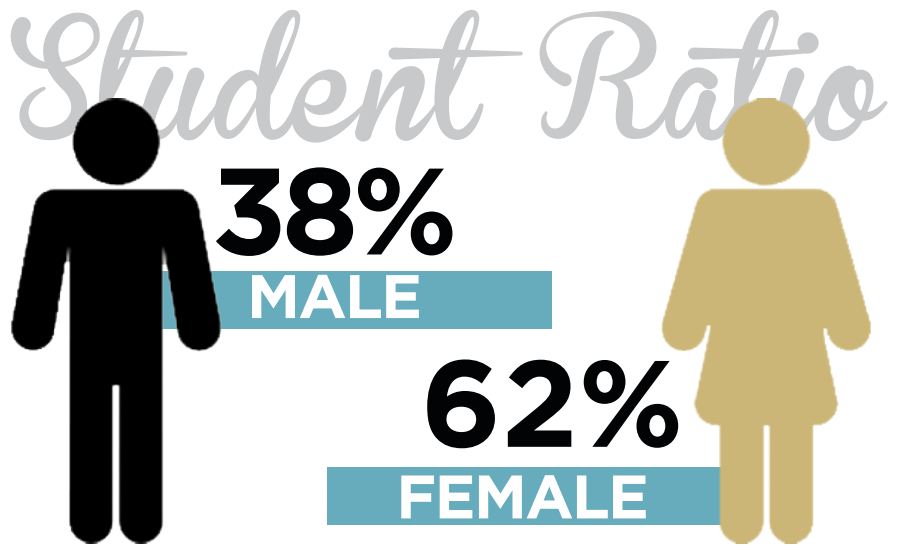

awarded by

awarded by

awarded by

awarded by

awarded by

awarded by

The data within this graphic was collected using the statistics of Northeast Mississippi Community College from Spring 2021.

**AVERAGE ACT SCORE** **19.4**  
 WITH **56.7%** OF STUDENTS MERITING AN ACT SCHOLARSHIP