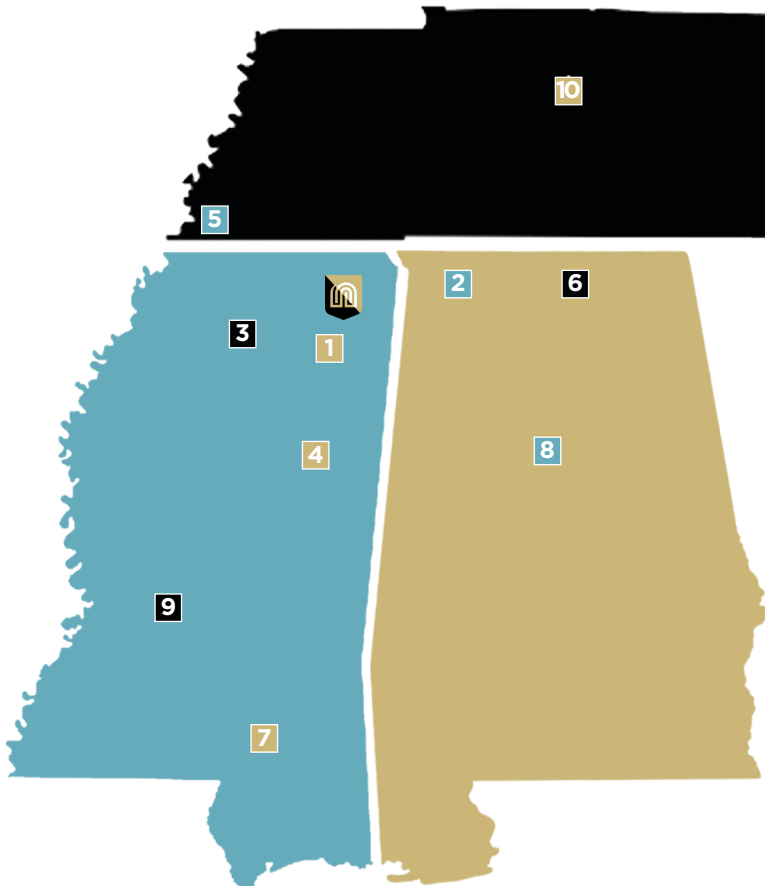

# Distances TO CITIES NEAR NORTHEAST

- 1** TUPELO, MS ..... 30.8 MILES
- 2** FLORENCE, AL ..... 68.4 MILES
- 3** OXFORD, MS ..... 80.7 MILES
- 4** STARKVILLE, MS ..... 97.9 MILES
- 5** MEMPHIS, TN ..... 114.3 MILES
- 6** HUNTSVILLE, AL ..... 129.6 MILES
- 7** HATTIESBURG, MS ..... 260.3 MILES
- 8** BIRMINGHAM, AL ..... 160.7 MILES
- 9** JACKSON, MS ..... 219 MILES
- 10** NASHVILLE, TN ..... 188 MILES