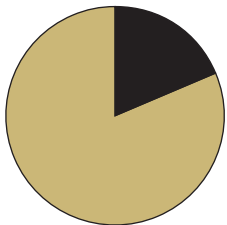

### AGE RANGE

ENROLLMENT STATUS		
Full-Time	74.3%	2047
Part-Time	25.7%	708
<b>Total</b>		<b>2755</b>

CLASSIFICATION		
Freshman	48%	1320
Sophomore	52%	1435
<b>Total</b>		<b>2755</b>

PROGRAM		
Academic	72.38%	1994
Technical	25.05%	690
Vocational	2.58%	91
<b>Total</b>		<b>2755</b>

### RACE/ETHNICITY