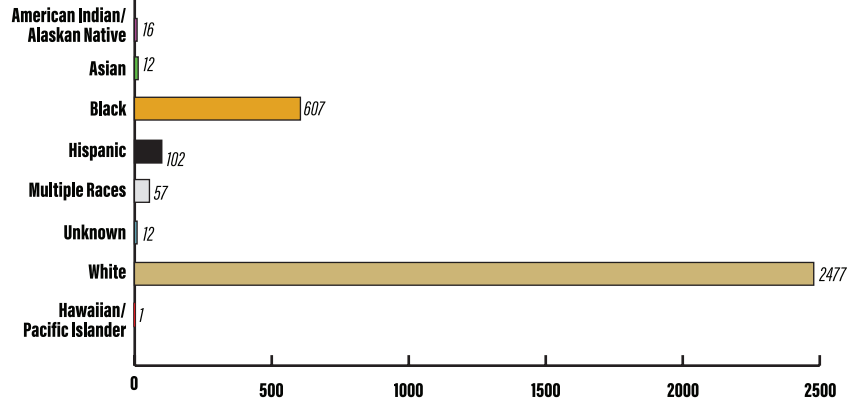

The data within this graphic was collected using the statistics of Northeast Mississippi Community College from Spring 2021.

NORTHEAST

MISSISSIPPI COMMUNITY COLLEGE

AT A Glance

AGE RANGE

ENROLLMENT STATUS		
Full-Time	72.26%	2373
Part-Time	27.74%	911
Total		3284

CLASSIFICATION		
Freshman	59.56%	1956
Sophomore	40.44%	1328
Total		3284

PROGRAM		
Academic	70.65%	2320
Technical	26.40%	867
Vocational	2.95%	97
Total		3284

RESIDENCE		
On Campus	20.10%	660
Off Campus	79.90%	2624
Total		3284

RACE/ETHNICITY

STUDENT RESIDENCE