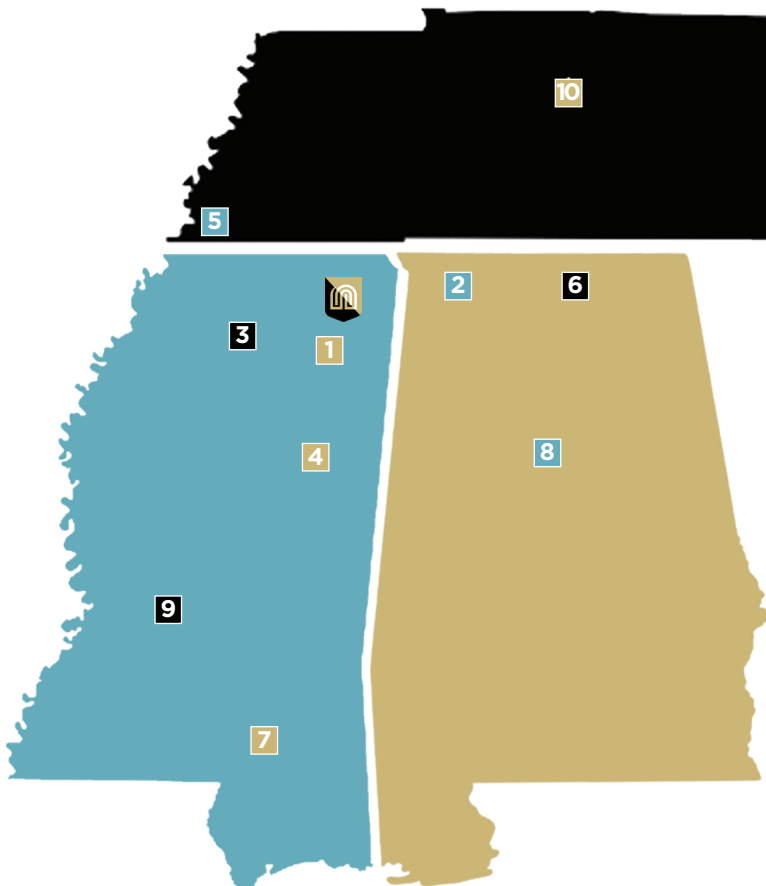

Distances TO CITIES NEAR NORTHEAST

- 1 TUPELO, MS 30.8 MILES
- 2 FLORENCE, AL 68.4 MILES
- 3 OXFORD, MS 80.7 MILES
- 4 STARKVILLE, MS 97.9 MILES
- 5 MEMPHIS, TN 114.3 MILES
- 6 HUNTSVILLE, AL 129.6 MILES
- 7 HATTIESBURG, MS 260.3 MILES
- 8 BIRMINGHAM, AL 160.7 MILES
- 9 JACKSON, MS 219 MILES
- 10 NASHVILLE, TN 188 MILES