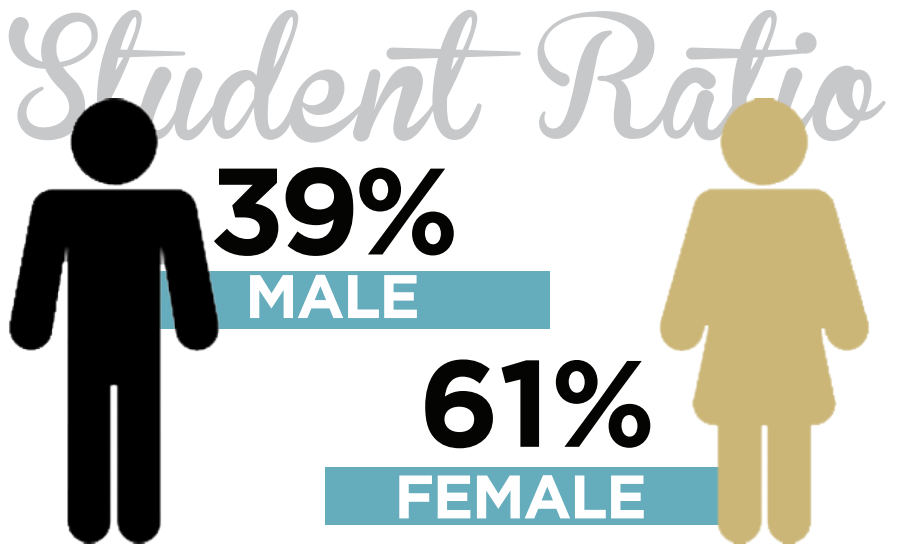

awarded by

awarded by

awarded by

awarded by

awarded by

The data within this graphic was collected using the statistics of Northeast Mississippi Community College from Spring 2021.

AVERAGE ACT SCORE **19.3**
 WITH **55.7%** OF STUDENTS MERITING AN ACT SCHOLARSHIP