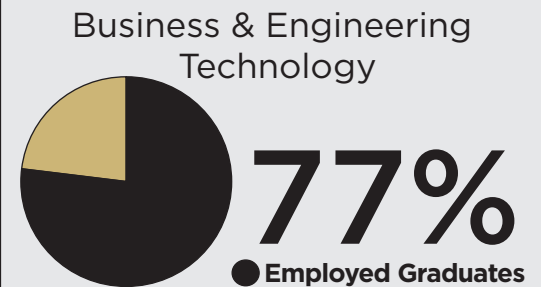

NORTHEAST
MISSISSIPPI COMMUNITY COLLEGE

Distinguished School

Recognized by Apple as a distinguished school for innovation, leadership, and educational excellence.

FALL 2021 FACT SHEET

2373

FULL-TIME STUDENTS

911

PART-TIME STUDENTS

3284

TOTAL ENROLLMENT

AVERAGE CLASS SIZE: 16.58

Student Success RATE: 83.6%
Achieving a grade of "C" or better in a given program

TRANSFER SUCCESS

Third-year GPA of Academic transfer students (who graduate from Northeast Mississippi Community College and/or transfer to four-year senior colleges) compared to third-year native university students at all Mississippi four-year institutions

NEMCC TRANSFER

3.30

All Native IHL STUDENTS

3.23

JOB PLACEMENT RATE:

91% HEALTH SCIENCE LICENSURE PASS RATE

This stat has been greater than 80% for the past 5 years

awarded by