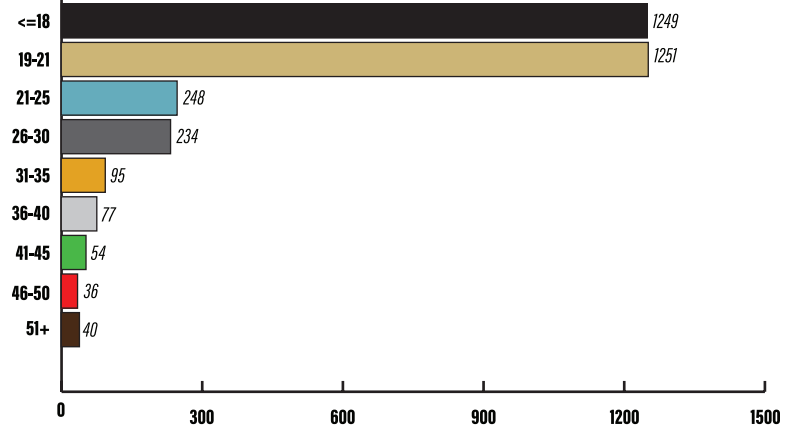

The data within this graphic was collected using the statistics of Northeast Mississippi Community College from Spring 2021.

NORTHEAST

MISSISSIPPI COMMUNITY COLLEGE

AT A Glance

AGE RANGE

ENROLLMENT STATUS		
Full-Time	72.26%	2373
Part-Time	27.74%	911
Total		3284

CLASSIFICATION		
Freshman	59.56%	1956
Sophomore	40.44%	1328
Total		3284

PROGRAM		
Academic	70.65%	2320
Technical	26.40%	867
Vocational	2.95%	97
Total		3284

RESIDENCE		
On Campus	20.10%	660
Off Campus	79.90%	2624
Total		3284