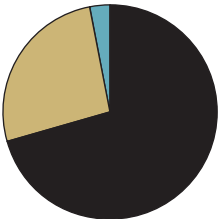

The data within this graphic was collected using the statistics of Northeast Mississippi Community College from Spring 2021.

NORTHEAST

MISSISSIPPI COMMUNITY COLLEGE

AT A Glance

AGE RANGE

ENROLLMENT STATUS		
Full-Time	72.26%	2373
Part-Time	27.74%	911
Total		3284

CLASSIFICATION		
Freshman	59.56%	1956
Sophomore	40.44%	1328
Total		3284

PROGRAM		
Academic	70.65%	2320
Technical	26.40%	867
Vocational	2.95%	97
Total		3284

RESIDENCE		
On Campus	20.10%	660
Off Campus	79.90%	2624
Total		3284