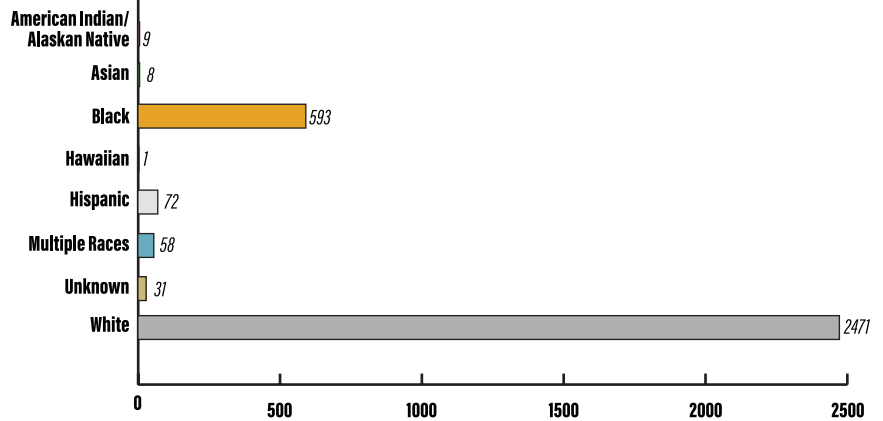

CLASSIFICATION		
Freshman	56%	1826
Sophomore	44%	1417
Total		3243

PROGRAM		
Academic	72.2%	2341
Technical	25.2%	818
Vocational	2.6%	84
Total		3243

RESIDENCE		
On Campus	21.2%	687
Off Campus	78.8%	2556
Total		3243

RACE/ETHNICITY

STUDENT RESIDENCE