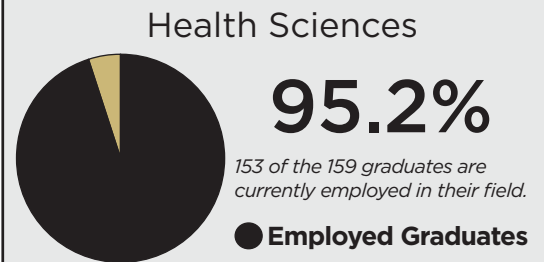

Recognized by Apple as a distinguished school for innovation, leadership, and educational excellence.

FALL 2020 FACT SHEET

2488
FULL-TIME STUDENTS

755
PART-TIME STUDENTS

3243
TOTAL ENROLLMENT

AVERAGE CLASS SIZE: 20.2

STUDENT Success Rate:

	Seated	Virtual	Dual Enrolled	Overall
FALL 2019	80%	69%	96%	77%
SPRING 2020	83%	77%	95%	81%

*Due to the Covid-19 pandemic, all classes transitioned to online mid-semester

TRANSFER SUCCESS

Academic Transfer students who graduate from NEMCC and/or transfer to four-year senior colleges, cumulative GPAs compared to four-year senior college cumulative GPA.

NEMCC TRANSFER	3.3
OTHER COMMUNITY COLLEGE TRANSFER	3.3
All Native IHL STUDENTS	3.2

JOB PLACEMENT RATE:

91% HEALTH SCIENCE LICENSURE PASS RATE

This stat has been greater than 85% for the past 4 years