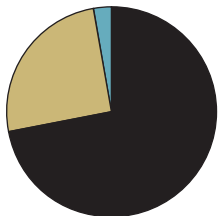

The data within this graphic was collected using the statistics of Northeast Mississippi Community College from Fall 2020.

NORTHEAST
MISSISSIPPI COMMUNITY COLLEGE

AT A Glance

AGE RANGE

ENROLLMENT STATUS		
Full-Time	76.7%	2488
Part-Time	23.3%	755
Total		3243

CLASSIFICATION		
Freshman	56%	1826
Sophomore	44%	1417
Total		3243

PROGRAM		
Academic	72.2%	2341
Technical	25.2%	818
Vocational	2.6%	84
Total		3243

RESIDENCE		
On Campus	21.2%	687
Off Campus	78.8%	2556
Total		3243