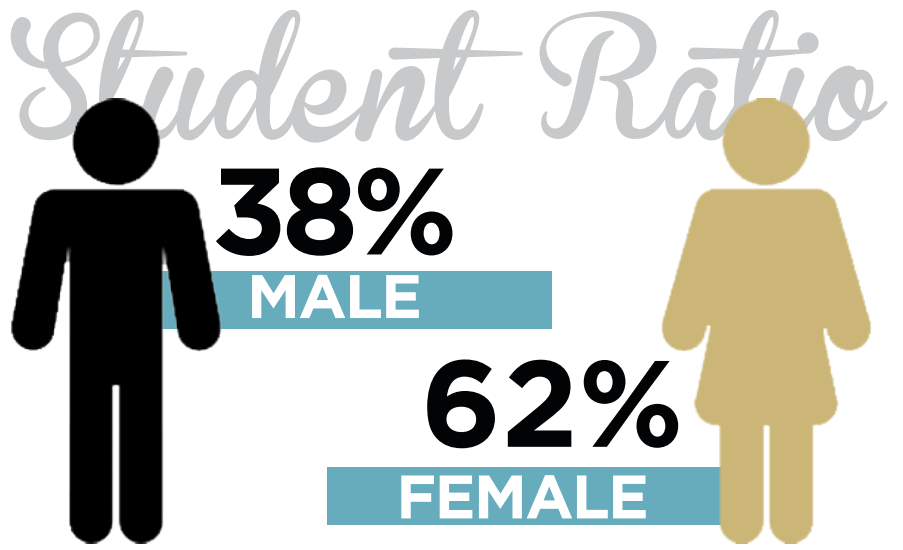

awarded by

AVERAGE ACT SCORE **19.4**
 WITH **53.5%** OF STUDENTS MERITING AN ACT SCHOLARSHIP

NEATHLETICS

SOFTBALL • BASEBALL • FOOTBALL • CHEER • BASKETBALL • GOLF

49 <i>North Half</i>	20 <i>State</i>	14 <i>Regional</i>	1 <i>National</i>
--------------------------------	---------------------------	------------------------------	-----------------------------