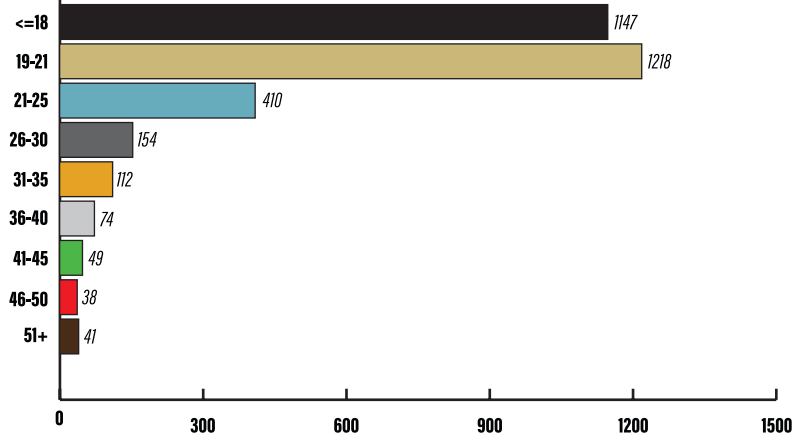

awarded by

AVERAGE ACT SCORE **19.4**
 WITH **53.5%** OF STUDENTS MERITING AN ACT SCHOLARSHIP

NEATHLETICS

SOFTBALL • BASEBALL • FOOTBALL • CHEER • BASKETBALL • GOLF

49 <i>North Half</i>	20 <i>State</i>	14 <i>Regional</i>	1 <i>National</i>
--------------------------------	---------------------------	------------------------------	-----------------------------

CHAMPIONSHIPS

Distances TO CITIES NEAR NORTHEAST

- 1** TUPELO, MS 30.8 MILES
- 2** FLORENCE, AL 68.4 MILES
- 3** OXFORD, MS 80.7 MILES
- 4** STARKVILLE, MS 97.9 MILES
- 5** MEMPHIS, TN 114.3 MILES
- 6** HUNTSVILLE, AL 129.6 MILES
- 7** HATTIESBURG, MS 260.3 MILES
- 8** BIRMINGHAM, AL 160.7 MILES
- 9** JACKSON, MS 219 MILES
- 10** NASHVILLE, TN 188 MILES

The data within this graphic was collected using the statistics of Northeast Mississippi Community College from Fall 2020.

NORTHEAST
MISSISSIPPI COMMUNITY COLLEGE

AT A Glance

AGE RANGE

ENROLLMENT STATUS		
Full-Time	76.7%	2488
Part-Time	23.3%	755
Total		3243

CLASSIFICATION		
Freshman	56%	1826
Sophomore	44%	1417
Total		3243

PROGRAM		
Academic	72.2%	2341
Technical	25.2%	818
Vocational	2.6%	84
Total		3243

RESIDENCE		
On Campus	21.2%	687
Off Campus	78.8%	2556
Total		3243