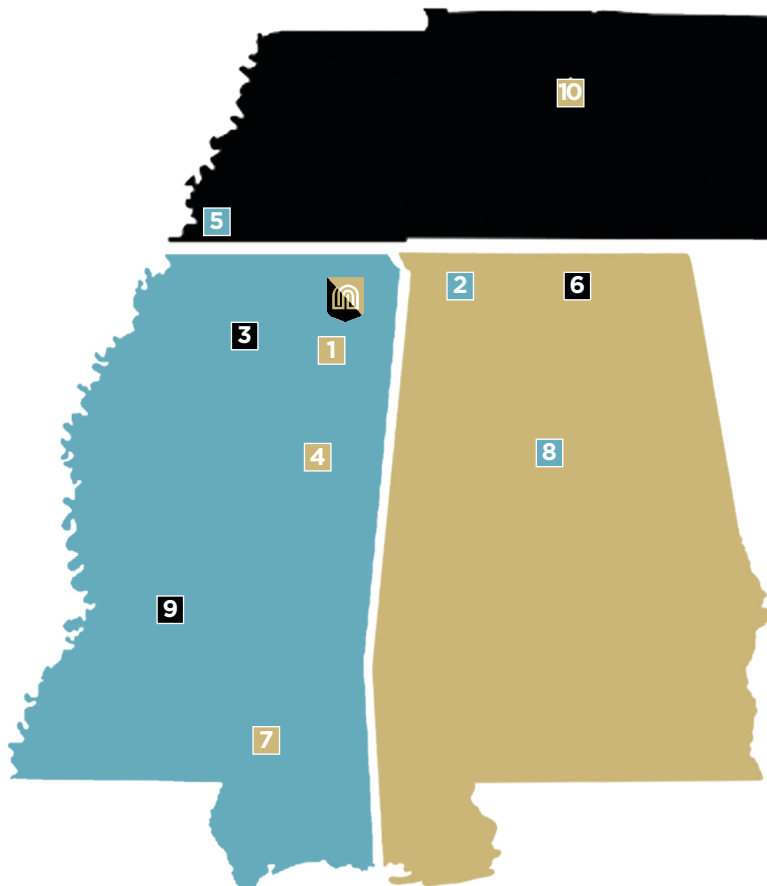

CHAMPIONSHIPS

Distances TO CITIES NEAR NORTHEAST

- 1** TUPELO, MS 30.8 MILES
- 2** FLORENCE, AL 68.4 MILES
- 3** OXFORD, MS 80.7 MILES
- 4** STARKVILLE, MS 97.9 MILES
- 5** MEMPHIS, TN 114.3 MILES
- 6** HUNTSVILLE, AL 129.6 MILES
- 7** HATTIESBURG, MS 260.3 MILES
- 8** BIRMINGHAM, AL 160.7 MILES
- 9** JACKSON, MS 219 MILES
- 10** NASHVILLE, TN 188 MILES