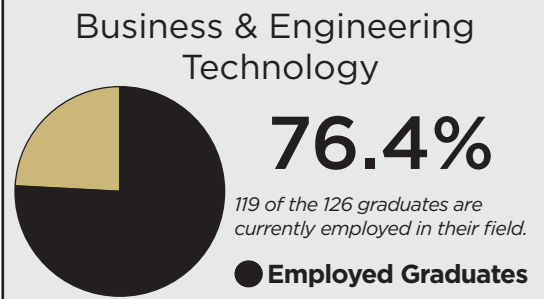

Recognized by Apple as a distinguished school for innovation, leadership, and educational excellence.

FALL 2020 FACT SHEET

2488
FULL-TIME STUDENTS

755
PART-TIME STUDENTS

3243
TOTAL ENROLLMENT

AVERAGE CLASS SIZE: 20.2

STUDENT Success Rate:

	Seated	Virtual	Dual Enrolled	Overall
FALL 2019	80%	69%	96%	77%
SPRING 2020	83%	77%	95%	81%

*Due to the Covid-19 pandemic, all classes transitioned to online mid-semester

TRANSFER SUCCESS

Academic Transfer students who graduate from NEMCC and/or transfer to four-year senior colleges, cumulative GPAs compared to four-year senior college cumulative GPA.

NEMCC TRANSFER	3.3
OTHER COMMUNITY COLLEGE TRANSFER	3.3
All Native IHL STUDENTS	3.2

JOB PLACEMENT RATE:

91% HEALTH SCIENCE LICENSURE PASS RATE

This stat has been greater than 85% for the past 4 years