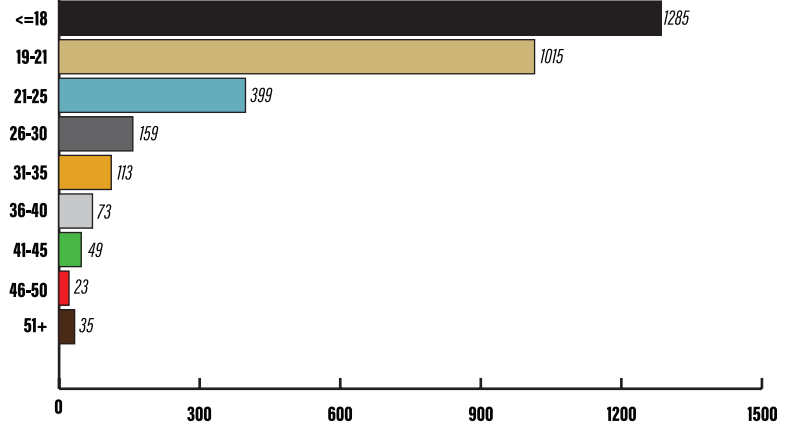

The data within this graphic was collected using the statistics of Northeast Mississippi Community College from Fall 2022.

NORTHEAST

MISSISSIPPI COMMUNITY COLLEGE

AT A *Glance*

AGE RANGE

ENROLLMENT STATUS		
Full-Time	77.37%	2438
Part-Time	22.63%	713
Total		3151

CLASSIFICATION		
Freshman	57.44%	1810
Sophomore	42.56%	1341
Total		3151

PROGRAM		
Academic	69.91%	2203
Technical	27.39%	863
Vocational	2.70%	85
Total		3151

RESIDENCE		
On Campus	22.50%	709
Off Campus	77.50%	2442
Total		3151