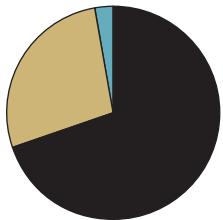

The data within this graphic was collected using the statistics of Northeast Mississippi Community College from Fall 2022.

NORTHEAST

MISSISSIPPI COMMUNITY COLLEGE

AT A *Glance*

AGE RANGE

ENROLLMENT STATUS		
Full-Time	77.37%	2438
Part-Time	22.63%	713
Total		3151

CLASSIFICATION		
Freshman	57.44%	1810
Sophomore	42.56%	1341
Total		3151

PROGRAM		
Academic	69.91%	2203
Technical	27.39%	863
Vocational	2.70%	85
Total		3151

RESIDENCE		
On Campus	22.50%	709
Off Campus	77.50%	2442
Total		3151