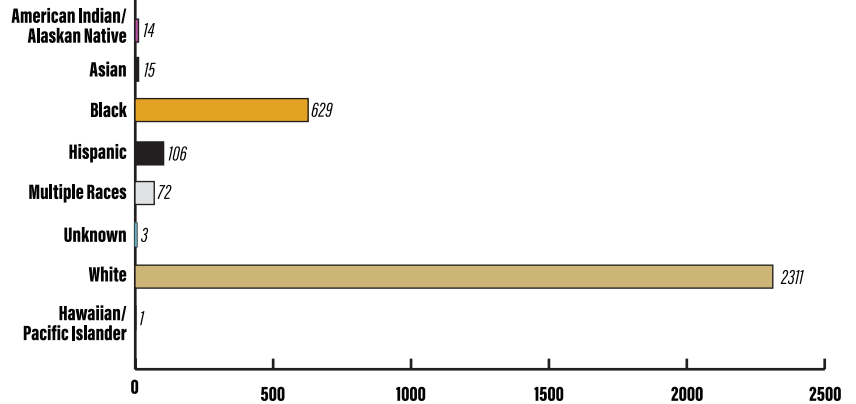

The data within this graphic was collected using the statistics of Northeast Mississippi Community College from Fall 2022.

NORTHEAST

MISSISSIPPI COMMUNITY COLLEGE

AT A *Glance*

AGE RANGE

ENROLLMENT STATUS		
Full-Time	77.37%	2438
Part-Time	22.63%	713
Total		3151

CLASSIFICATION		
Freshman	57.44%	1810
Sophomore	42.56%	1341
Total		3151

PROGRAM		
Academic	69.91%	2203
Technical	27.39%	863
Vocational	2.70%	85
Total		3151

RESIDENCE		
On Campus	22.50%	709
Off Campus	77.50%	2442
Total		3151

RACE/ETHNICITY

STUDENT RESIDENCE