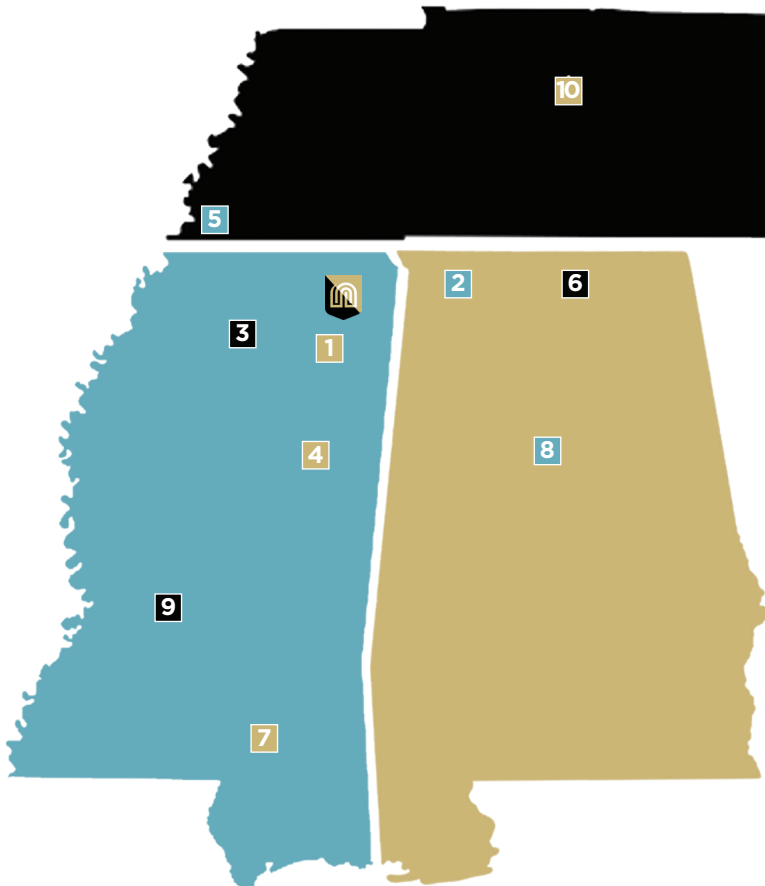

Distances TO CITIES NEAR NORTHEAST

- 1** TUPELO, MS 30.8 MILES
- 2** FLORENCE, AL 68.4 MILES
- 3** OXFORD, MS 80.7 MILES
- 4** STARKVILLE, MS 97.9 MILES
- 5** MEMPHIS, TN 114.3 MILES
- 6** HUNTSVILLE, AL 129.6 MILES
- 7** HATTIESBURG, MS 260.3 MILES
- 8** BIRMINGHAM, AL 160.7 MILES
- 9** JACKSON, MS 219 MILES
- 10** NASHVILLE, TN 188 MILES