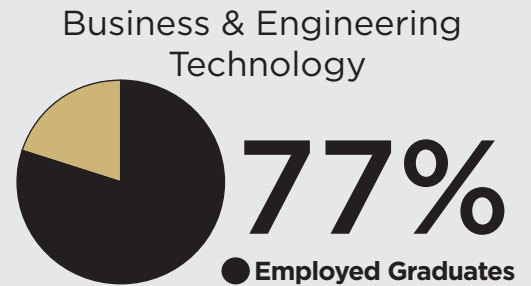

NORTHEAST
MISSISSIPPI COMMUNITY COLLEGE

Distinguished School

Recognized by Apple as a distinguished school for innovation, leadership, and educational excellence.

FALL 2022 FACT SHEET

2438
FULL-TIME STUDENTS

713
PART-TIME STUDENTS

3151
TOTAL ENROLLMENT

AVERAGE CLASS SIZE: 17.22

Student Success RATE: 83.6%
Achieving a grade of "C" or better for each course (seated, NEMCC hosted online, and dual enrollment)

JOB PLACEMENT RATE:

TRANSFER SUCCESS

Third-year GPA of Academic transfer students (who graduate from Northeast Mississippi Community College and/or transfer to four-year senior colleges) compared to third-year native university students at all Mississippi four-year institutions

NEMCC TRANSFER	3.33
Other Community Colleges	3.25
All Native IHL STUDENTS	3.27

75% HEALTH SCIENCE LICENSURE PASS RATE