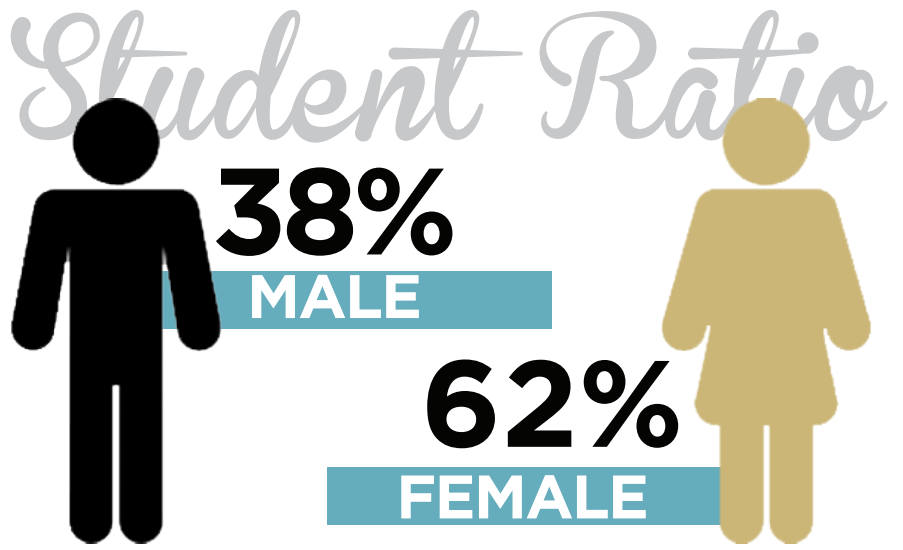

AVERAGE ACT SCORE **19.2**
WITH **50.2%** OF STUDENTS MERITING AN ACT SCHOLARSHIP

Distances TO CITIES NEAR NORTHEAST

- **1** TUPELO, MS ..... 30.8 MILES
- **2** FLORENCE, AL ..... 68.4 MILES
- **3** OXFORD, MS ..... 80.7 MILES
- **4** STARKVILLE, MS ..... 97.9 MILES
- **5** MEMPHIS, TN ..... 114.3 MILES
- **6** HUNTSVILLE, AL ..... 129.6 MILES
- **7** HATTIESBURG, MS ..... 260.3 MILES
- **8** BIRMINGHAM, AL ..... 160.7 MILES
- **9** JACKSON, MS ..... 219 MILES
- **10** NASHVILLE, TN ..... 188 MILES

The data within this graphic was collected using the statistics of Northeast Mississippi Community College from Fall 2022.