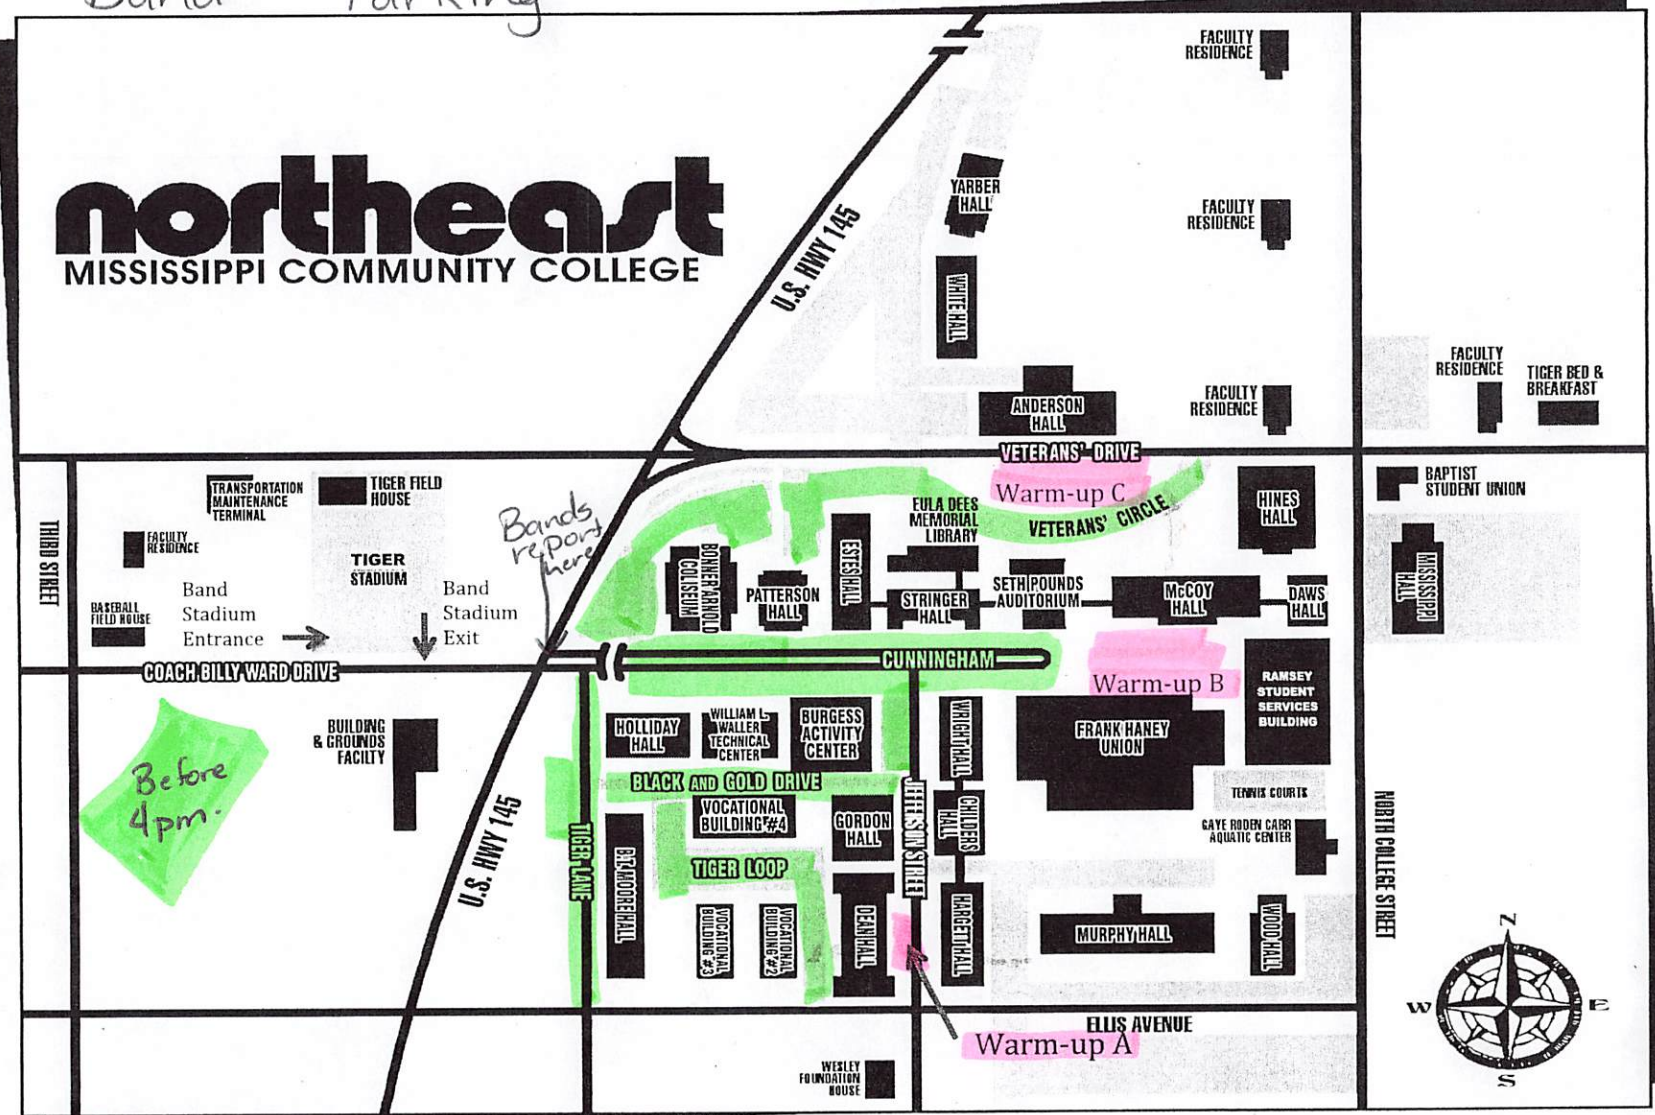

Band Parking

northeast

MISSISSIPPI COMMUNITY COLLEGE

Before 4pm.

Bands report here

Warm-up C

Warm-up B

Warm-up A