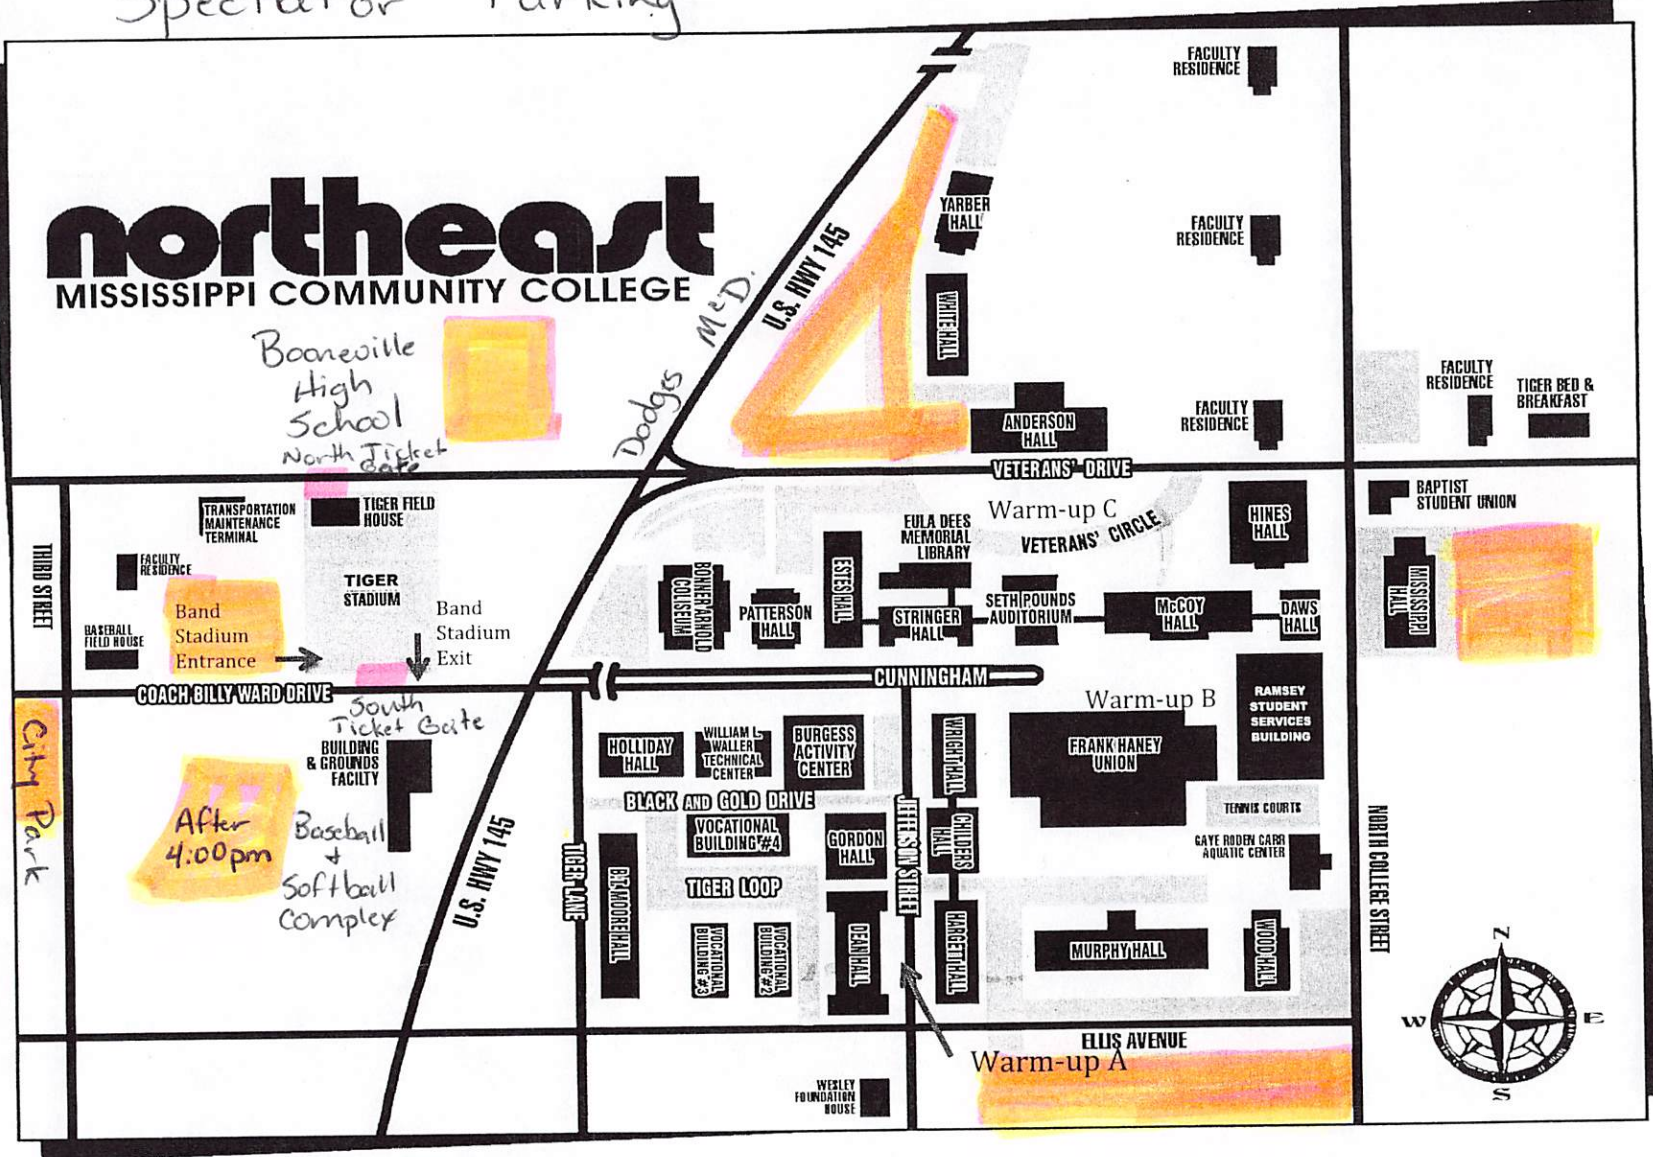

Spectator Parking

northeast

MISSISSIPPI COMMUNITY COLLEGE

Booneville High School
North Ticket Gate

THIRD STREET

CITY PARK

Dodges M.D.
U.S. HWY 145

COACH GILLY WARD DRIVE

CUNNINGHAM

BLACK AND GOLD DRIVE

U.S. HWY 145

TIGER LANE

JETERSON STREET

NORTH COLLEGE STREET

ELLIS AVENUE

FACULTY RESIDENCE

WOOD HALL

MURPHY HALL

WESLEY FOUNDATION HOUSE

Warm-up A

Warm-up B

Warm-up C

VETERANS' CIRCLE

VETERANS' DRIVE

TIGER STADIUM

Band Stadium Entrance

Band Stadium Exit

South Ticket Gate

BUILDING & GROUNDS FACILITY

Baseball + Softball Complex

After 4:00 pm

FACULTY RESIDENCE